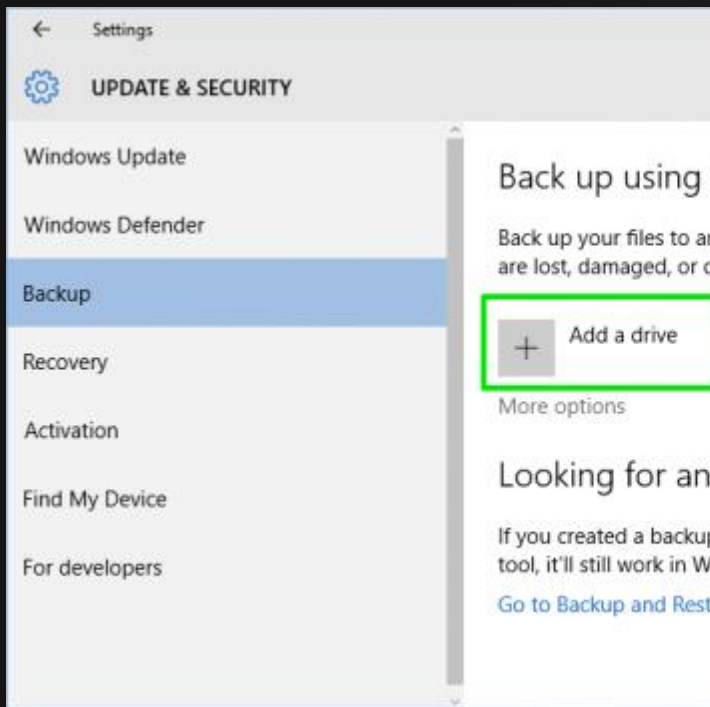

Quick Tip:

- How to easily backup:
  - Microsoft: “File History”
  - Apple: “Time Machine”