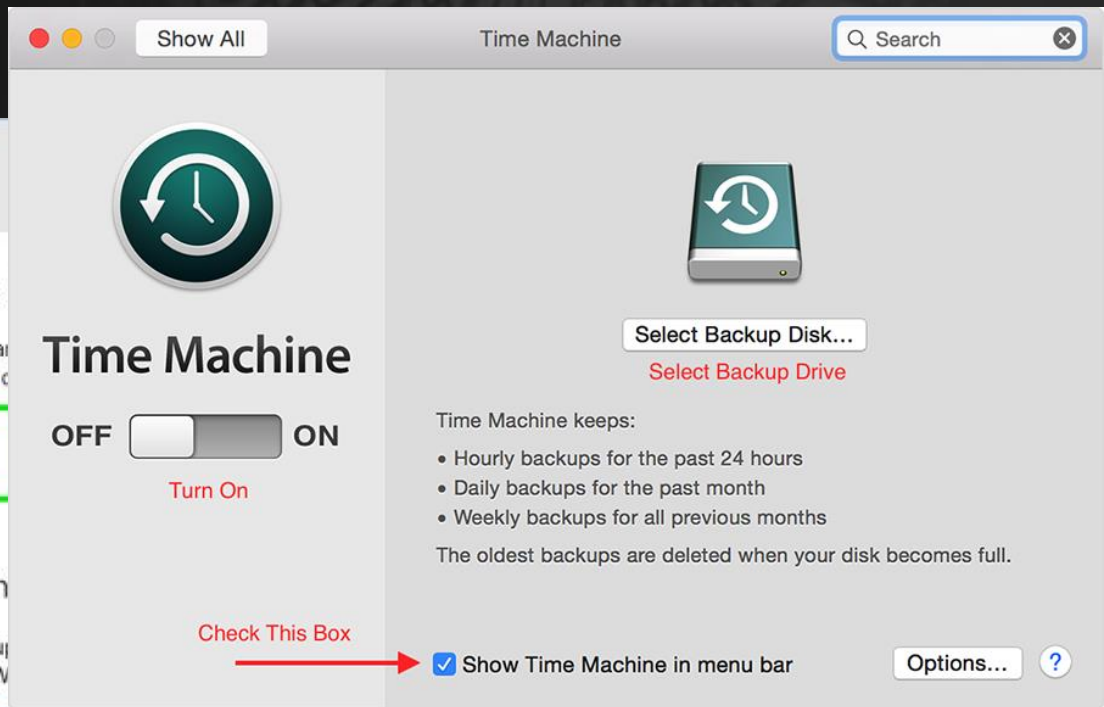

Quick Tip:

- How to easily backup:
  - Microsoft: “File History”
  - Apple: “Time Machine”